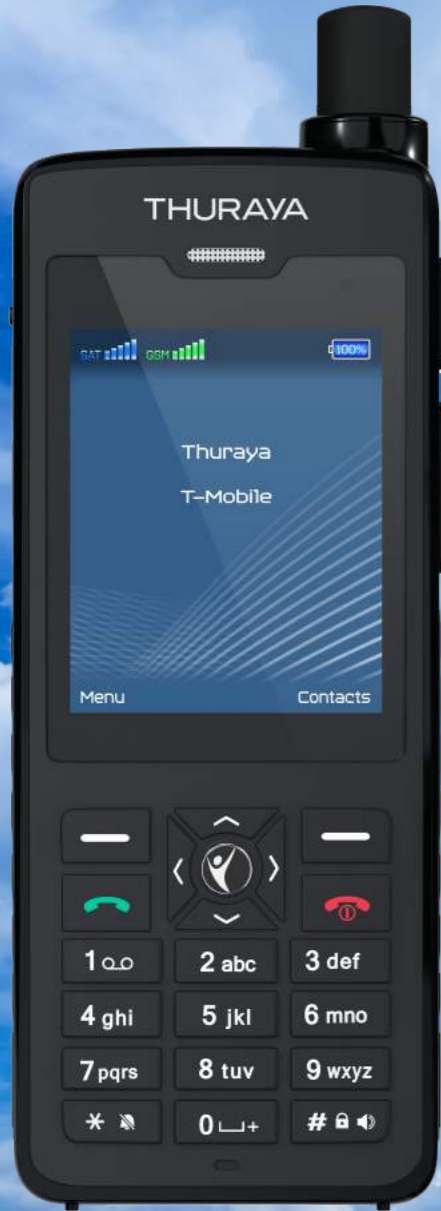

# Satellite phone Comparison sheet

**Thuraya XT-PRO DUAL**  
The World's First  
Dual Mode, Dual SIM Phone.

	Thuraya XT-PRO DUAL	Thuraya XT-PRO	Thuraya XT-LITE	Iridium 9555	Iridium 9575	IsatPhone 2
<b>Form Factor:</b>						
Size	138x57x27mm	128x53x27mm	128x53x27mm	143x55x30mm	140x60x27mm	169 x 75 x 29mm
Volume	212cm <sup>3</sup>	183cm <sup>3</sup>	183cm <sup>3</sup>	236cm <sup>3</sup>	227cm <sup>3</sup>	367cm <sup>3</sup>
Weight	222g	212g	186g	266g	247g	318g
Display size	2.4 inch	2.4 inch	2.0 inch	1.9 inch	1.9 inch	2.3 inch
<b>Navigation System</b>						
Navigation System	GPS/BeiDou/ Glonass/Galileo	GPS/BeiDou/ Glonass	GPS (GPS/BeiDou on Chinese firmware)	GPS only	GPS only	GPS only
<b>Reliability:</b>						
Battery Life	11 hrs talk / 100 hrs standby	9 hrs talk / 100 hrs standby	6 hrs talk / 80 hrs standby	4 hrs talk / 30 hrs standby	4 hrs talk / 30 hrs standby	8 hrs talk / 160 hrs standby
Ingress Protection	Shock, dust and jet water resistant	Shock, dust and jet water resistant	n/a	n/a	Shock, dust and jet water resistant	Shock, dust and jet water resistant
Display	Advanced color outdoor display with Gorilla® glass	Advanced color outdoor display with Gorilla® glass	Standard color display	Daylight readable LCD	Daylight readable LCD	Daylight readable LCD
Walk-and-Talk Functionality	Full walk-and-talk	Full walk-and-talk	Full walk-and-talk	Basic walk-and-talk	Basic walk-and-talk	No walk-and-talk
Call Stability (dropped calls)	Stable calls due to design of satellite and handset antenna supported by high gain spot beams and dynamic resource allocation			Can experience delay during call handover from one satellite to the next, through inter-satellite links		Satellite antennas are weaker which impacts call quality
Voice Codec (call quality)	4 kbps	4 kbps	4 kbps	2.2 - 3.8 kbps	2.2 - 3.8 kbps	2.4 kbps
<b>Others:</b>						
Dual-mode (SAT and GSM)	Yes	No	No	No	No	No
Dual-SIM	Yes	No	No	No	No	No
Satellite Coverage	Europe, Africa, Asia, Australia	Europe, Africa, Asia, Australia	Europe, Africa, Asia, Australia	Americas, Europe, Africa, Asia, Australia, Antarctica	Americas, Europe, Africa, Asia, Australia, Antarctica	Americas, Europe, Africa, Asia, Australia
GSM Coverage	Most global 2G/3G frequencies	n/a	n/a	n/a	n/a	n/a
Data	GmPRS: Up to 60 kbps Circuit switched: 9.6 kbps HSPA: Up to 7.2 mbps	GmPRS: Up to 60 kbps Circuit switched: 9.6 kbps	n/a	Circuit switched: 9.6 kbps	Circuit switched: 9.6 kbps	Circuit switched: 9.6 kbps
GSM Roaming (GSM SIM via satellite network)	380+ roaming partners	380+ roaming partners	380+ roaming partners	No GSM Roaming	No GSM Roaming	No GSM Roaming
<b>Additional Features:</b>						
GPS - Waypoint Navigation	✓	✓	✓	✗	✗	✗
Calendar	✓	✓	✓	✗	✗	✗
Alarms	✓	✓	✓	✗	✗	✓
Calculator	✓	✓	✓	✗	✗	✗
<b>Price</b>						
Retail Price	\$\$\$	\$\$	\$	\$\$\$\$	\$\$\$\$\$	\$\$